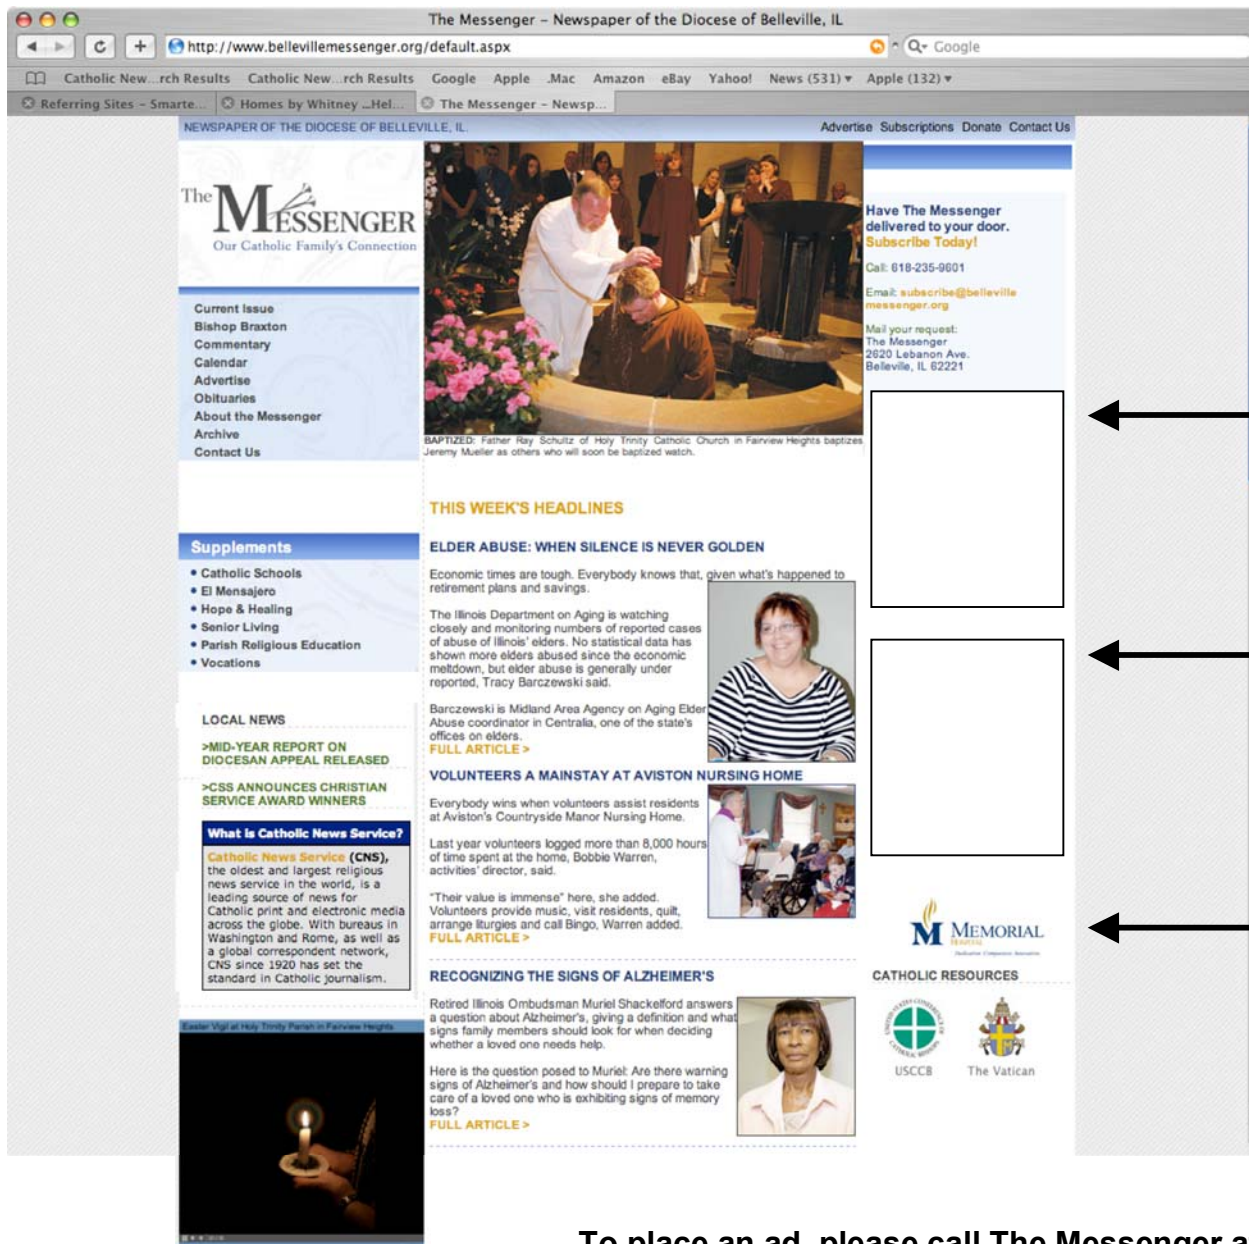

# The Messenger Ad Placement Overview

## Web Site Sponsor

This secures first spot placement of advertising on the home page.  
 Ad Size: 120 X 160 pixels  
 Cost: \$100/month

## Large Tile Ad

This secures a large tile ad placement of advertising just below the Web Site Sponsor ad on the home page.  
 Ad Size: 120 X 160 pixels  
 Cost: \$75/month

## Small Tile Ad

This secures a small tile ad placement of advertising just below the Large Tile ad on the home page.  
 Ad Size: 120 X 75 pixels  
 Cost: \$50/month

To place an ad, please call The Messenger at 618.233.8670 or email [cathnews@bellevillemessenger.org](mailto:cathnews@bellevillemessenger.org). Ad files with the web address link can be submitted via email in .jpg or .gif formats.