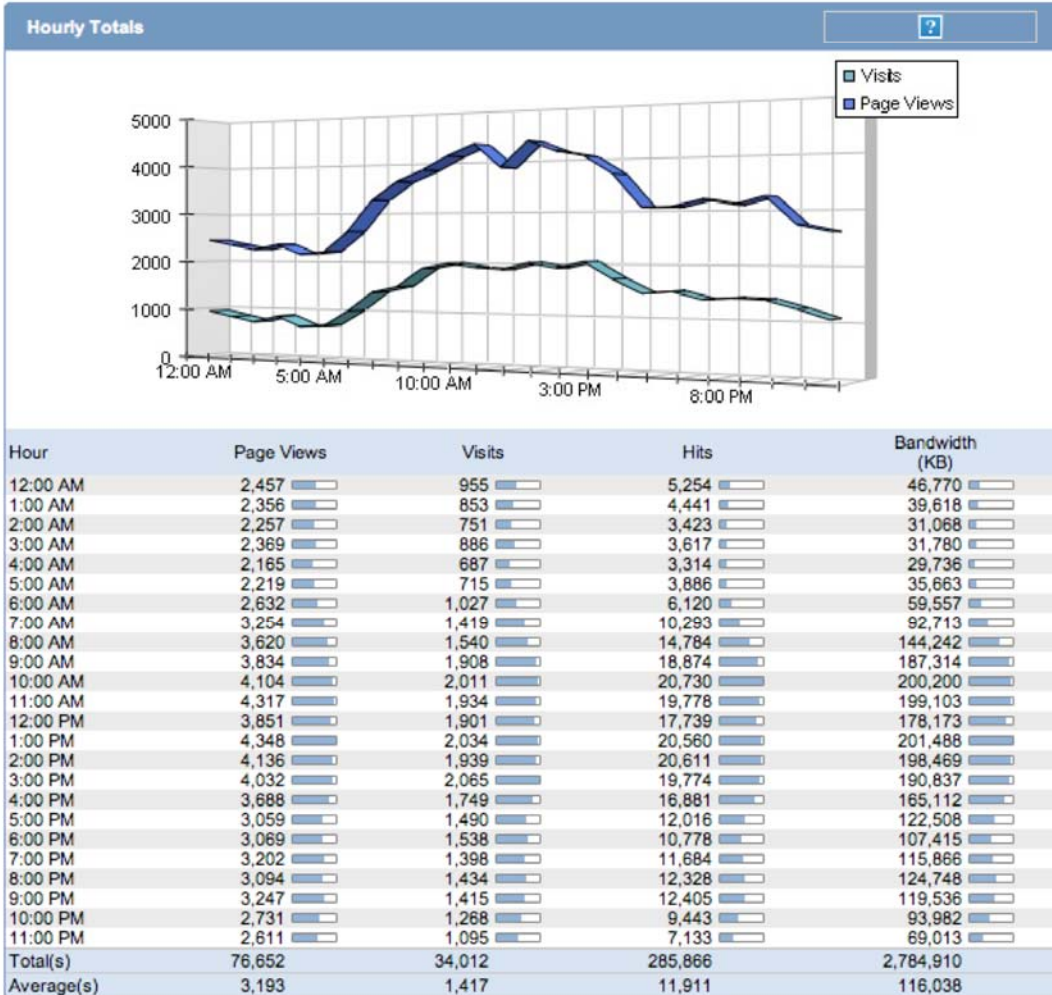

Messenger Web Statistics January 1, 2009 to March 31, 2009

Date Range
1/1/2009 to 1/31/2009
[Custom Date Range](#)

Options
Rows: 10
Filter Set: None

Tasks

- Send to Printer
- Export Report Data

Messenger Web Statistics January 1, 2009 to March 31, 2009

Date Range
 to
[Custom Date Range](#)

Options
 Rows:
 Filter Set:

Tasks

- Send to Printer
- Export Report Data