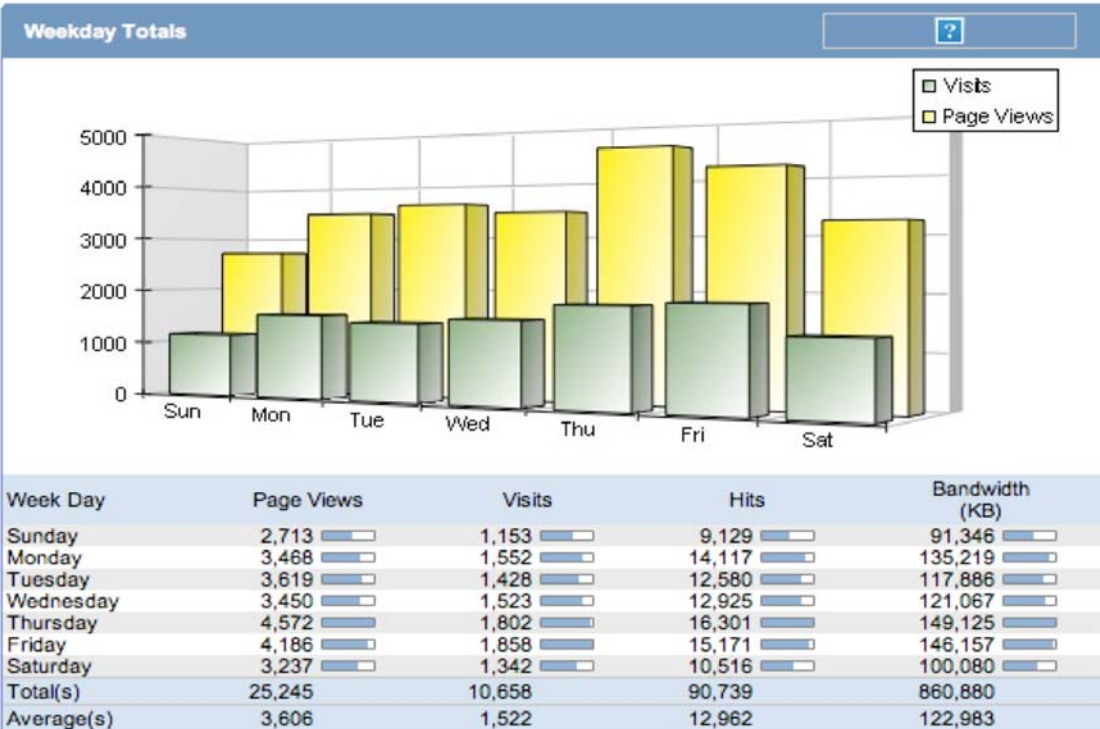

Messenger Web Statistics January 1, 2009 to March 31, 2009

Date Range
1/1/2009 to 1/31/2009
[Custom Date Range](#)

Options
Rows: 10
Filter Set: None

Tasks

- Send to Printer
- Export Report Data

Messenger Web Statistics January 1, 2009 to March 31, 2009

Date Range
 to
[Custom Date Range](#)

Options
 Rows:
 Filter Set:

Tasks

- Send to Printer
- Export Report Data