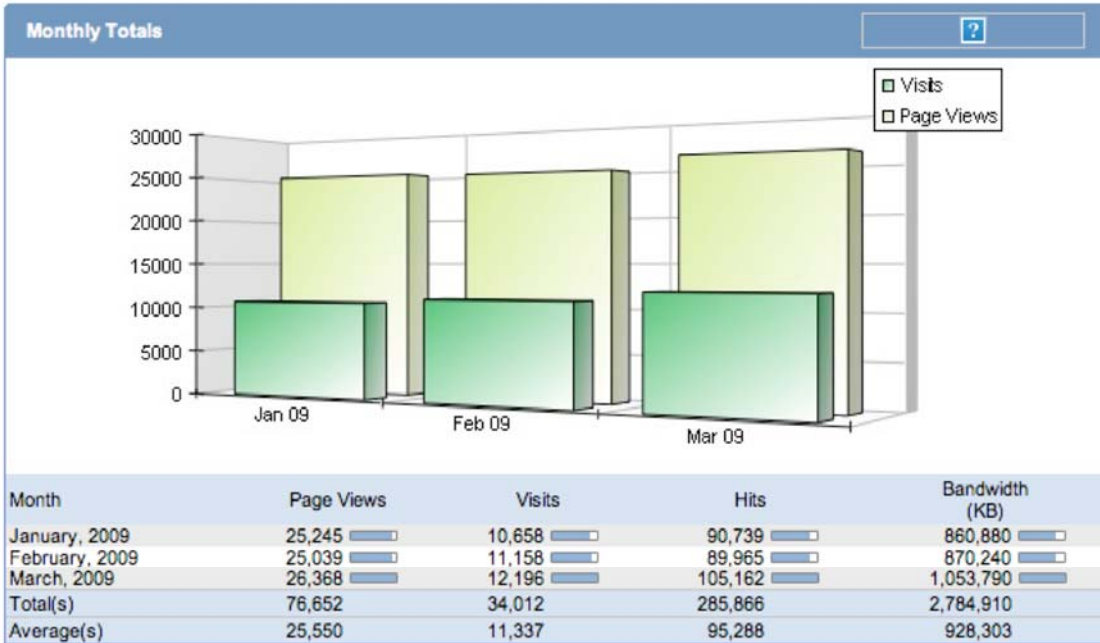

Messenger Web Statistics January 1, 2009 to March 31, 2009

Date Range
1/1/2009 to 1/31/2009
[Custom Date Range](#)

Options
Rows: 10
Filter Set: None

Tasks

- Send to Printer
- Export Report Data

Messenger Web Statistics January 1, 2009 to March 31, 2009

Date Range
 to
[Custom Date Range](#)

Options
 Rows:
 Filter Set:

Tasks

- Send to Printer
- Export Report Data